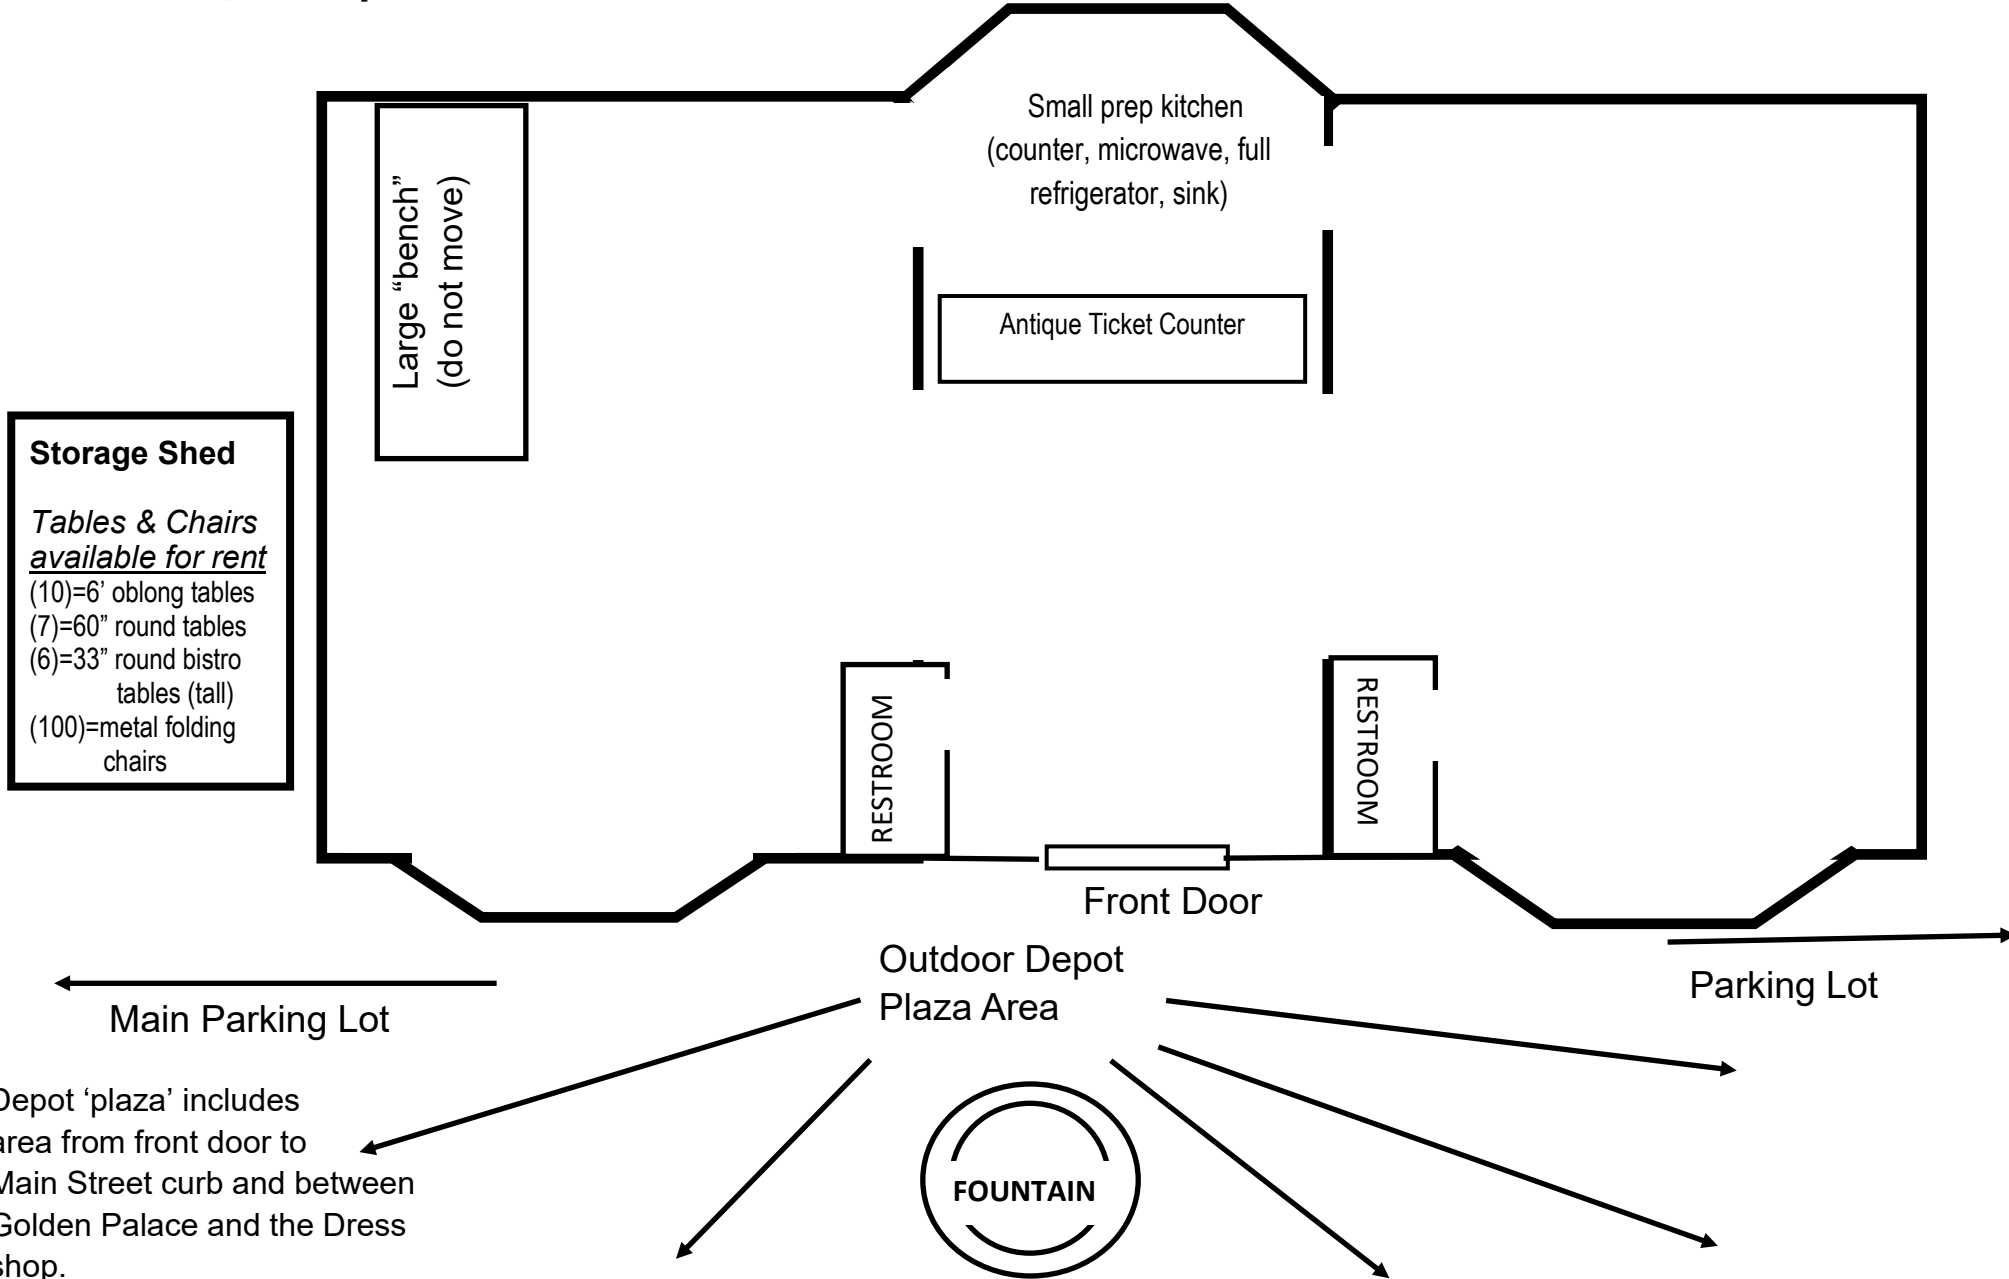

Train Depot Events Center
2,022 square feet (not to scale)

Storage Shed

Tables & Chairs available for rent

- (10)=6' oblong tables
- (7)=60" round tables
- (6)=33" round bistro tables (tall)
- (100)=metal folding chairs

Small prep kitchen
(counter, microwave, full
refrigerator, sink)

Antique Ticket Counter

Large "bench"
(do not move)

RESTROOM

RESTROOM

Front Door

Outdoor Depot
Plaza Area

FOUNTAIN

Main Parking Lot

Parking Lot

Depot 'plaza' includes area from front door to Main Street curb and between Golden Palace and the Dress shop.