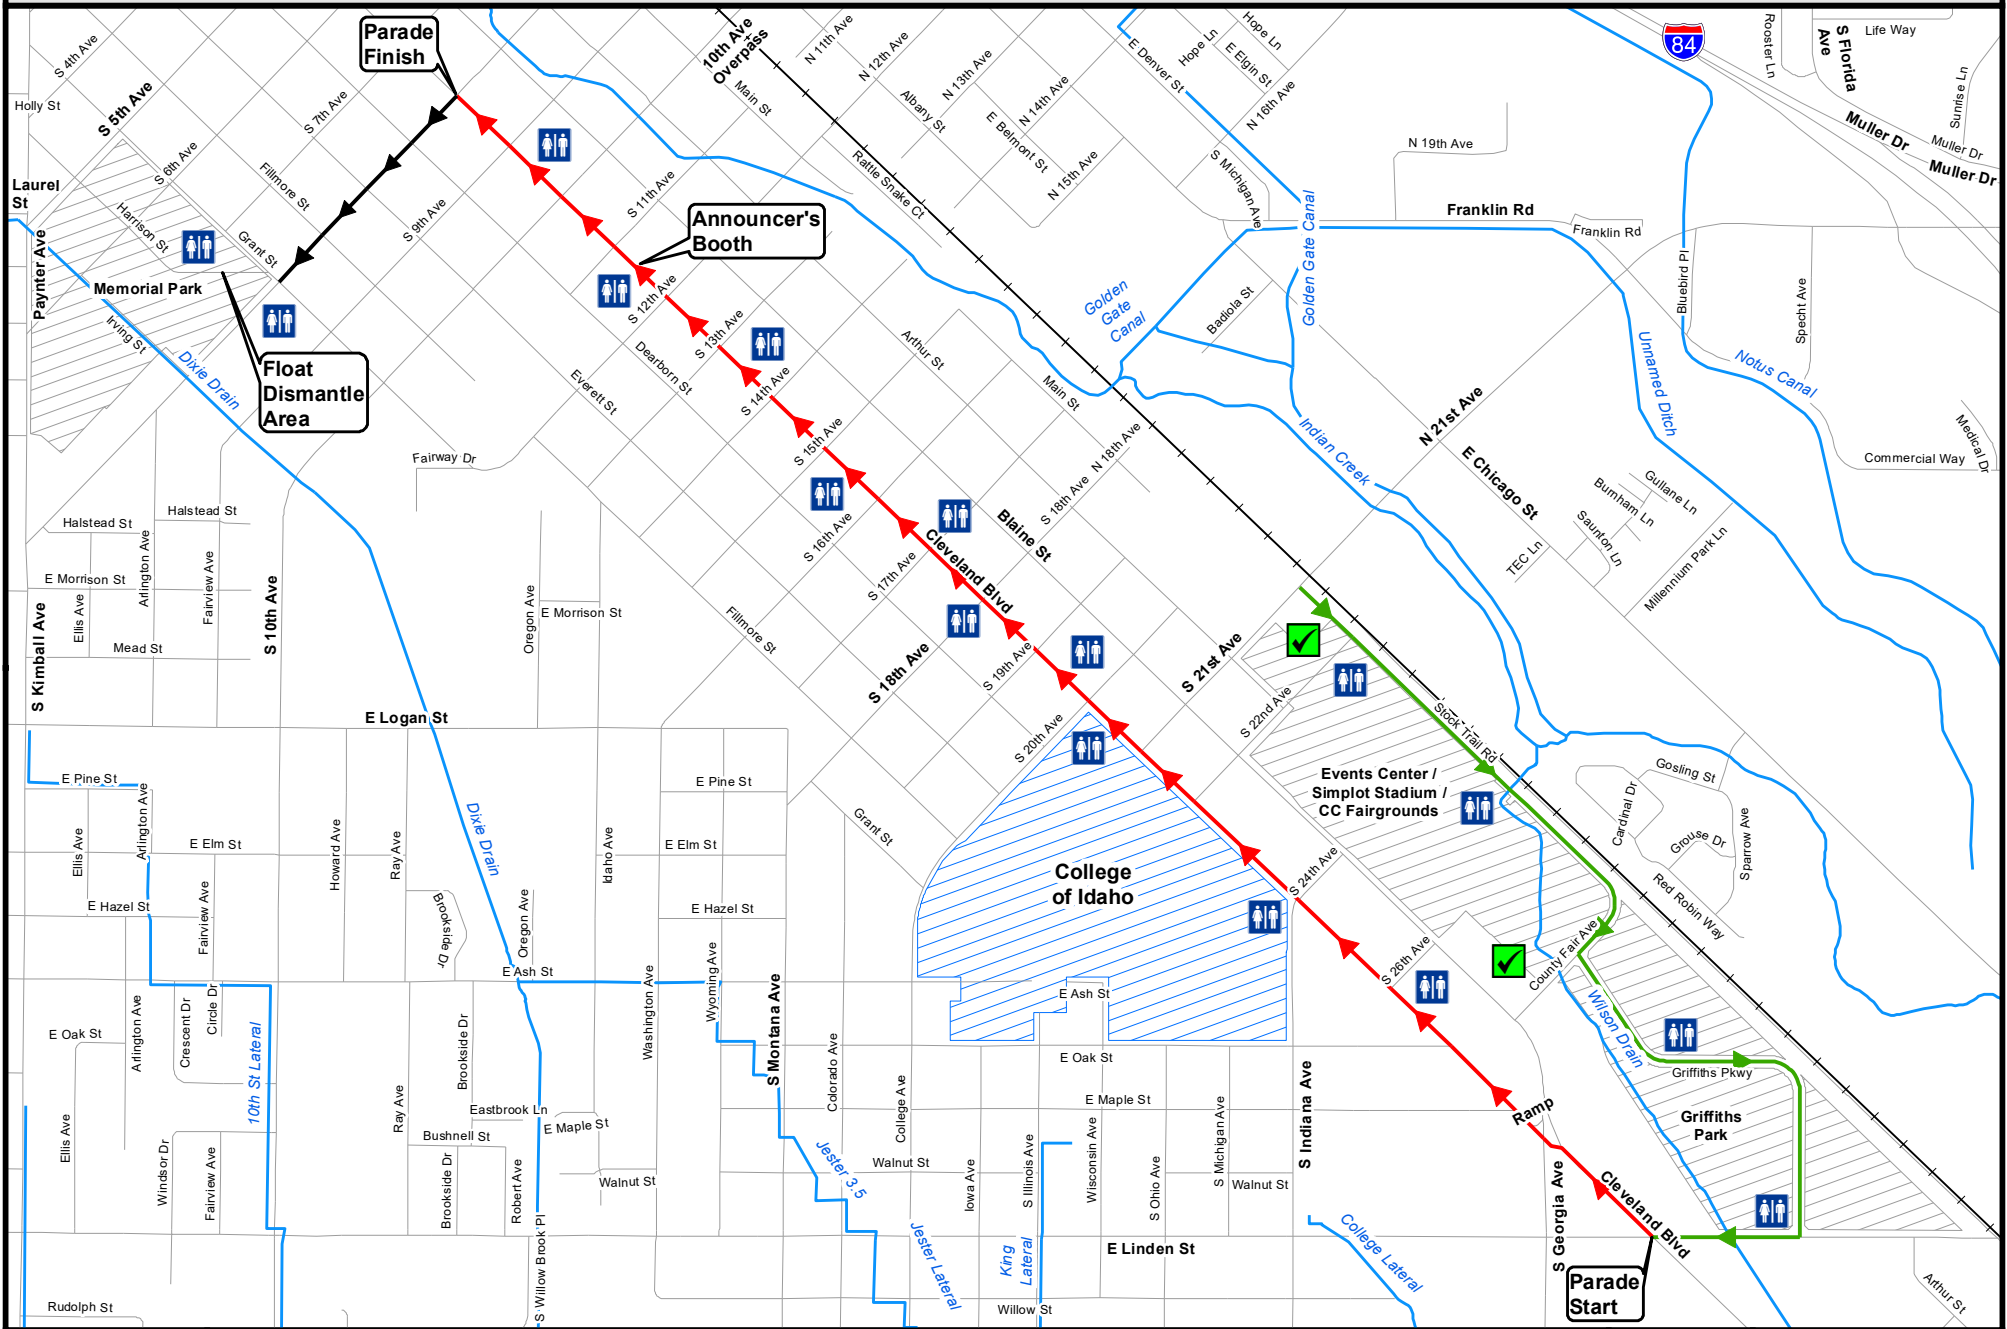

Treasure Valley Night Light Parade

City of Caldwell

1. **Legend**
2. TVNL Route
   - Pre-Stage
   - Parade
   - Post Stage
   - Surface Water
   - Roads
   - Railroad
   - Check-In
   - Portable Restroom

1 inch = 1,000 feet