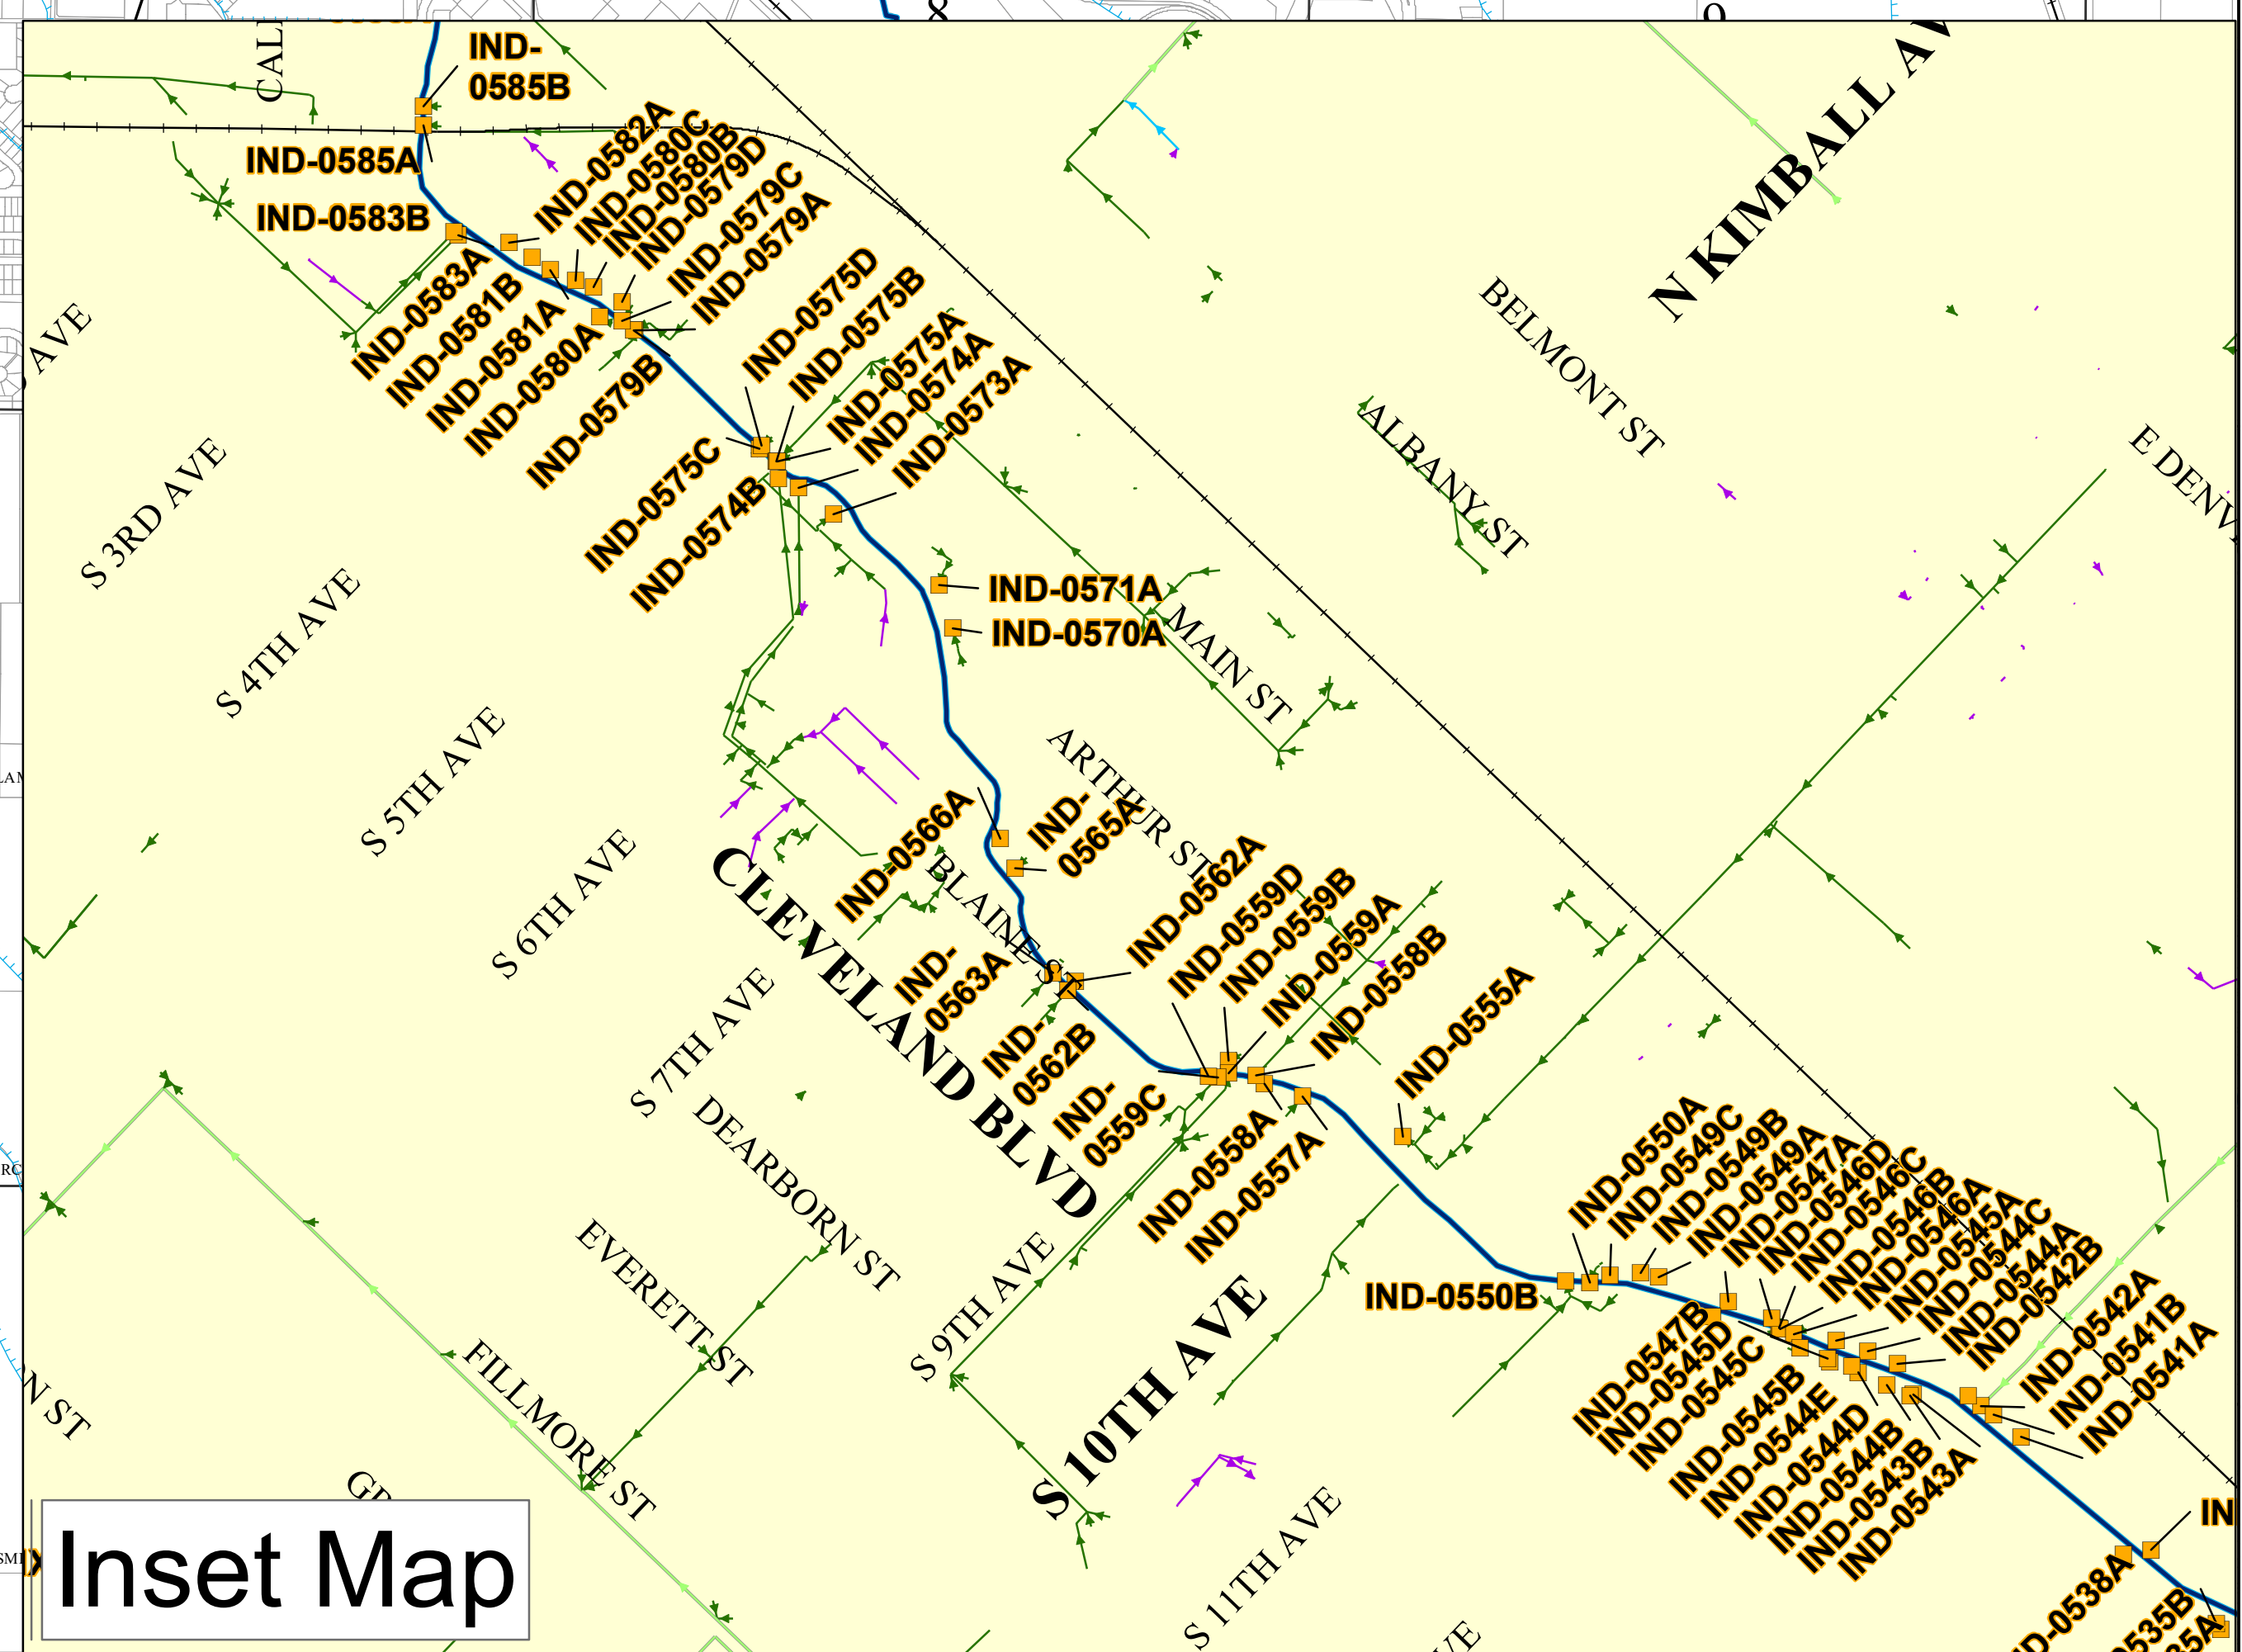

S T O R M D R A I N M A P

Legend

- Outfalls
- Storm Drain System
- Rivers and Streams
- Private SD
- Public SD
- Private SD n IRR
- Public SD n IRR
- Private IRR
- Public IRR
- State
- Ditches and Canals
- Streets
- Rail Road
- City of Caldwell Boundary
- Map Inset
- Lake
- Public Land Survey System
- Tax Lot
- Ponds

Print Date: 11/17/2023