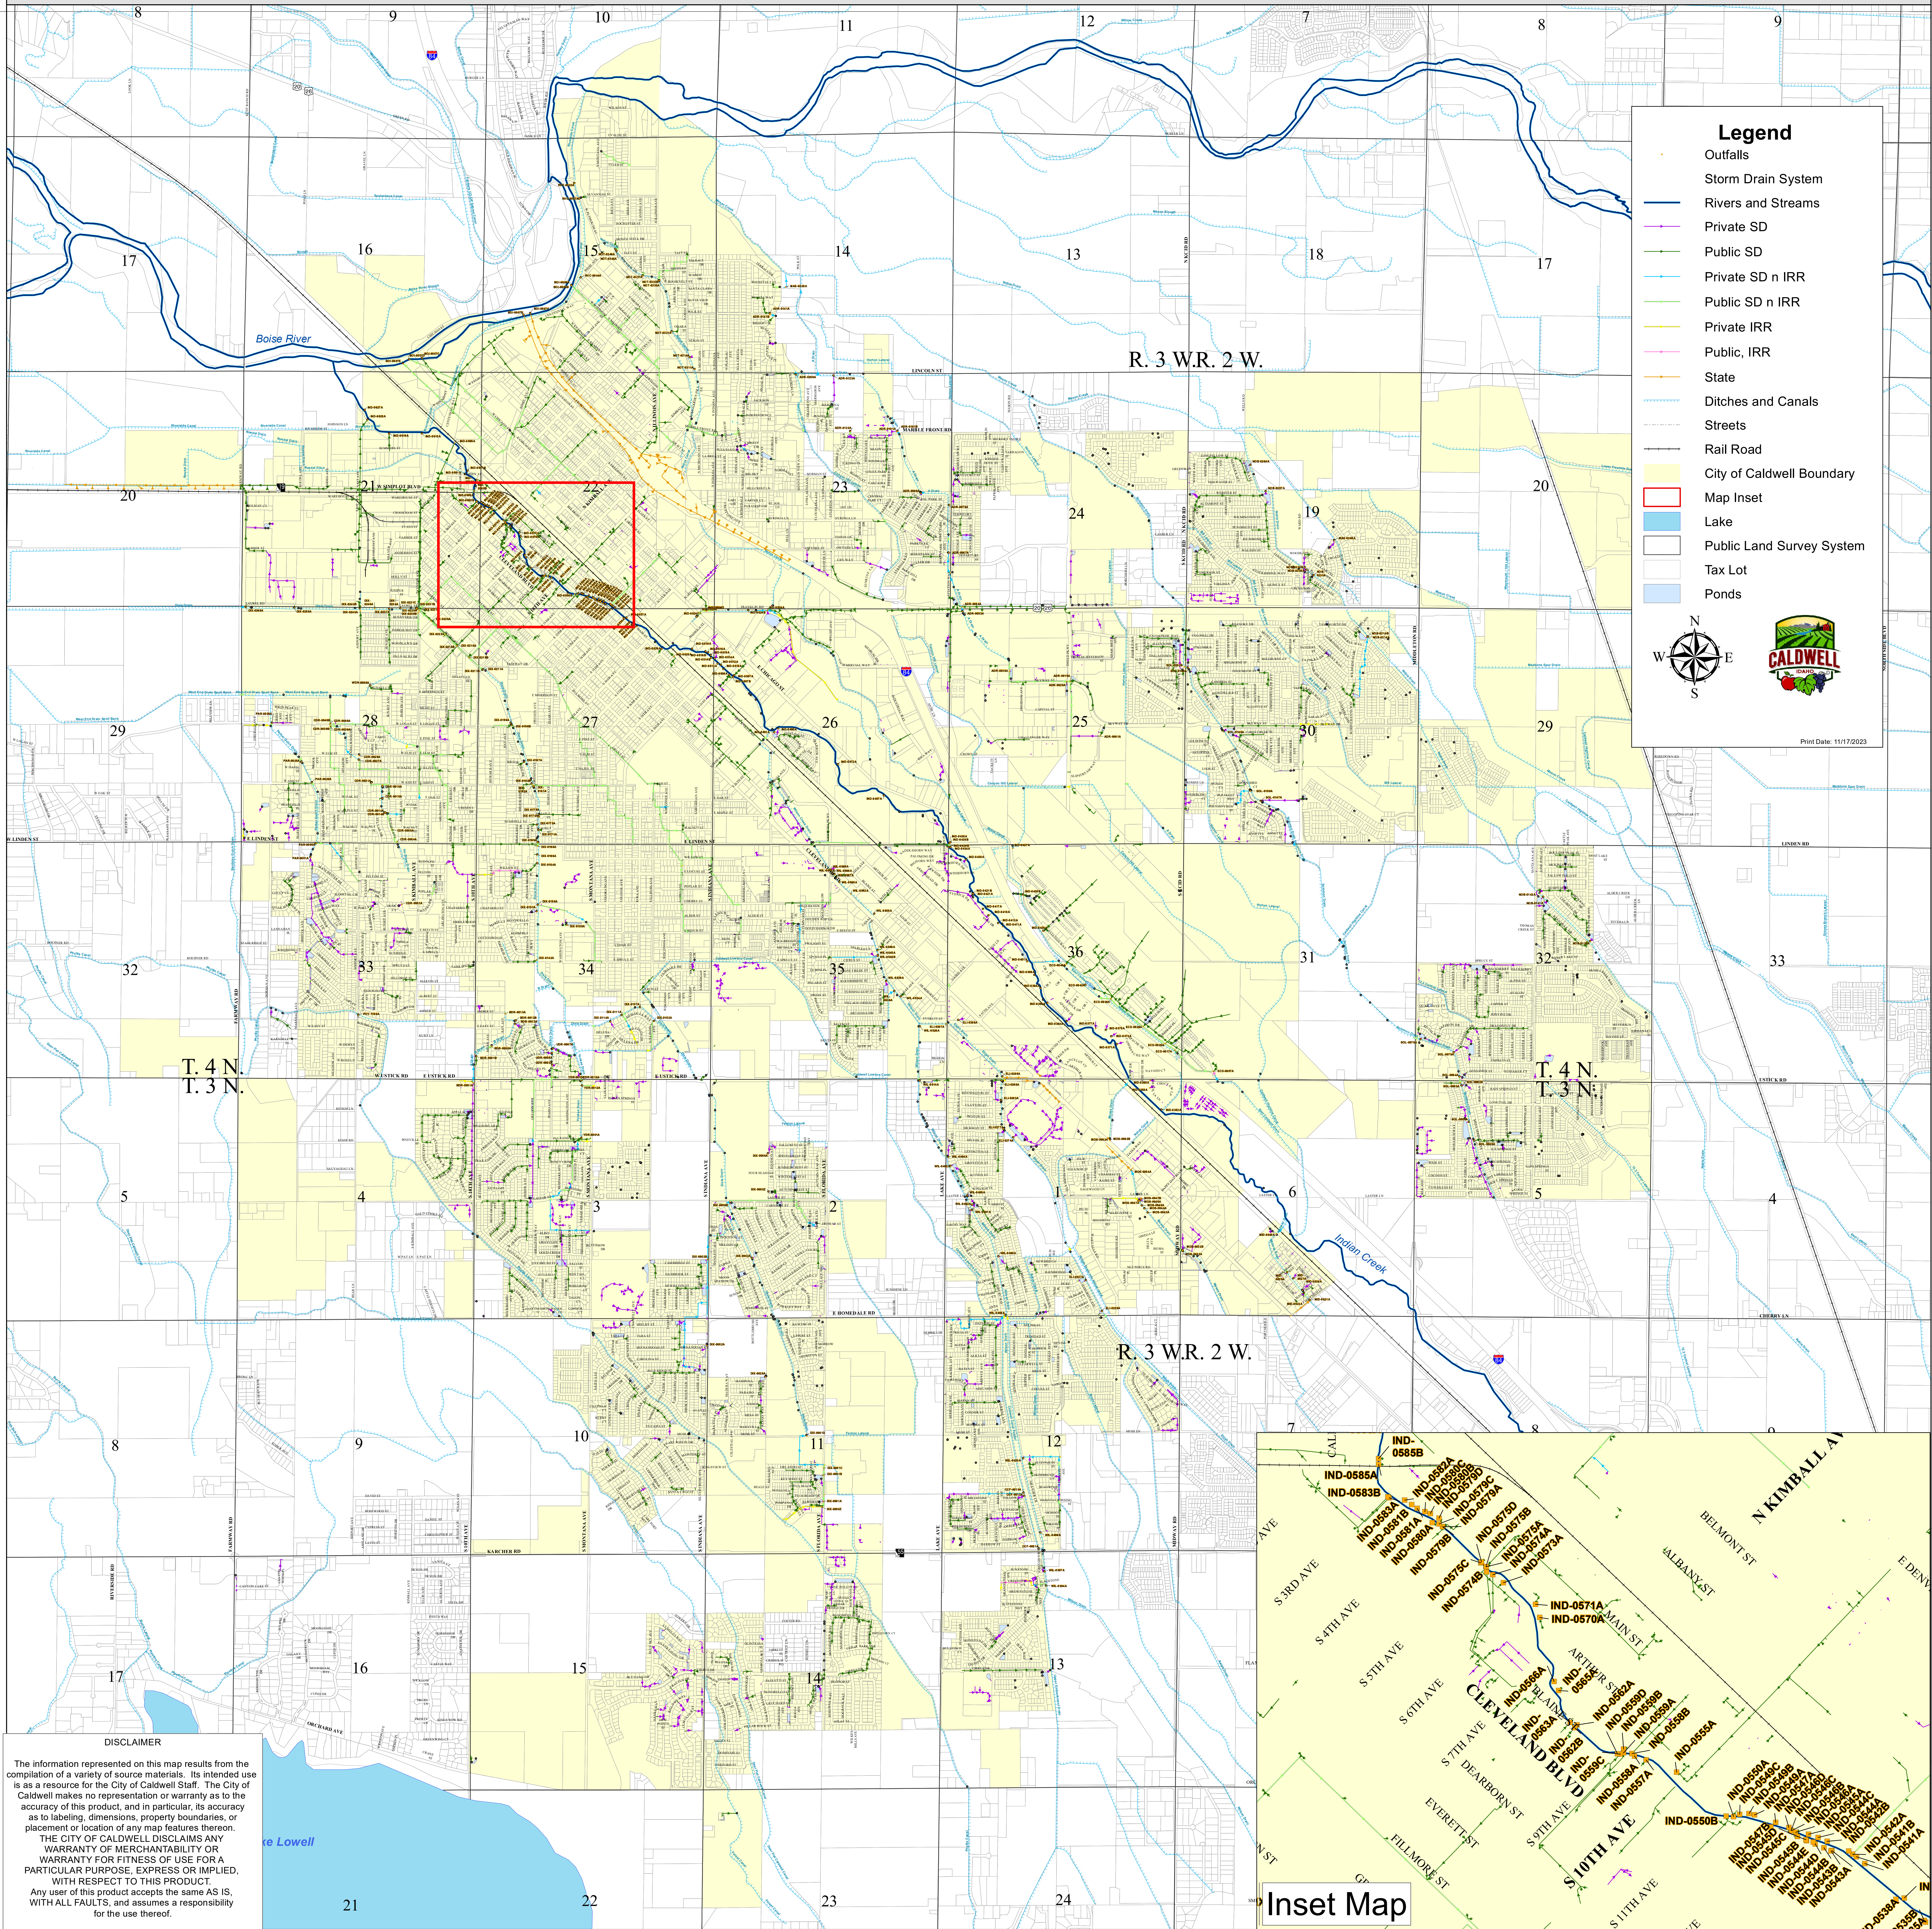

S T O R M D R A I N M A P

Legend

- Outfalls
- Storm Drain System
- Rivers and Streams
- Private SD
- Public SD
- Private SD n IRR
- Public SD n IRR
- Private IRR
- Public IRR
- State
- Ditches and Canals
- Streets
- Rail Road
- City of Caldwell Boundary
- Map Inset
- Lake
- Public Land Survey System
- Tax Lot
- Ponds

Print Date: 11/17/2023