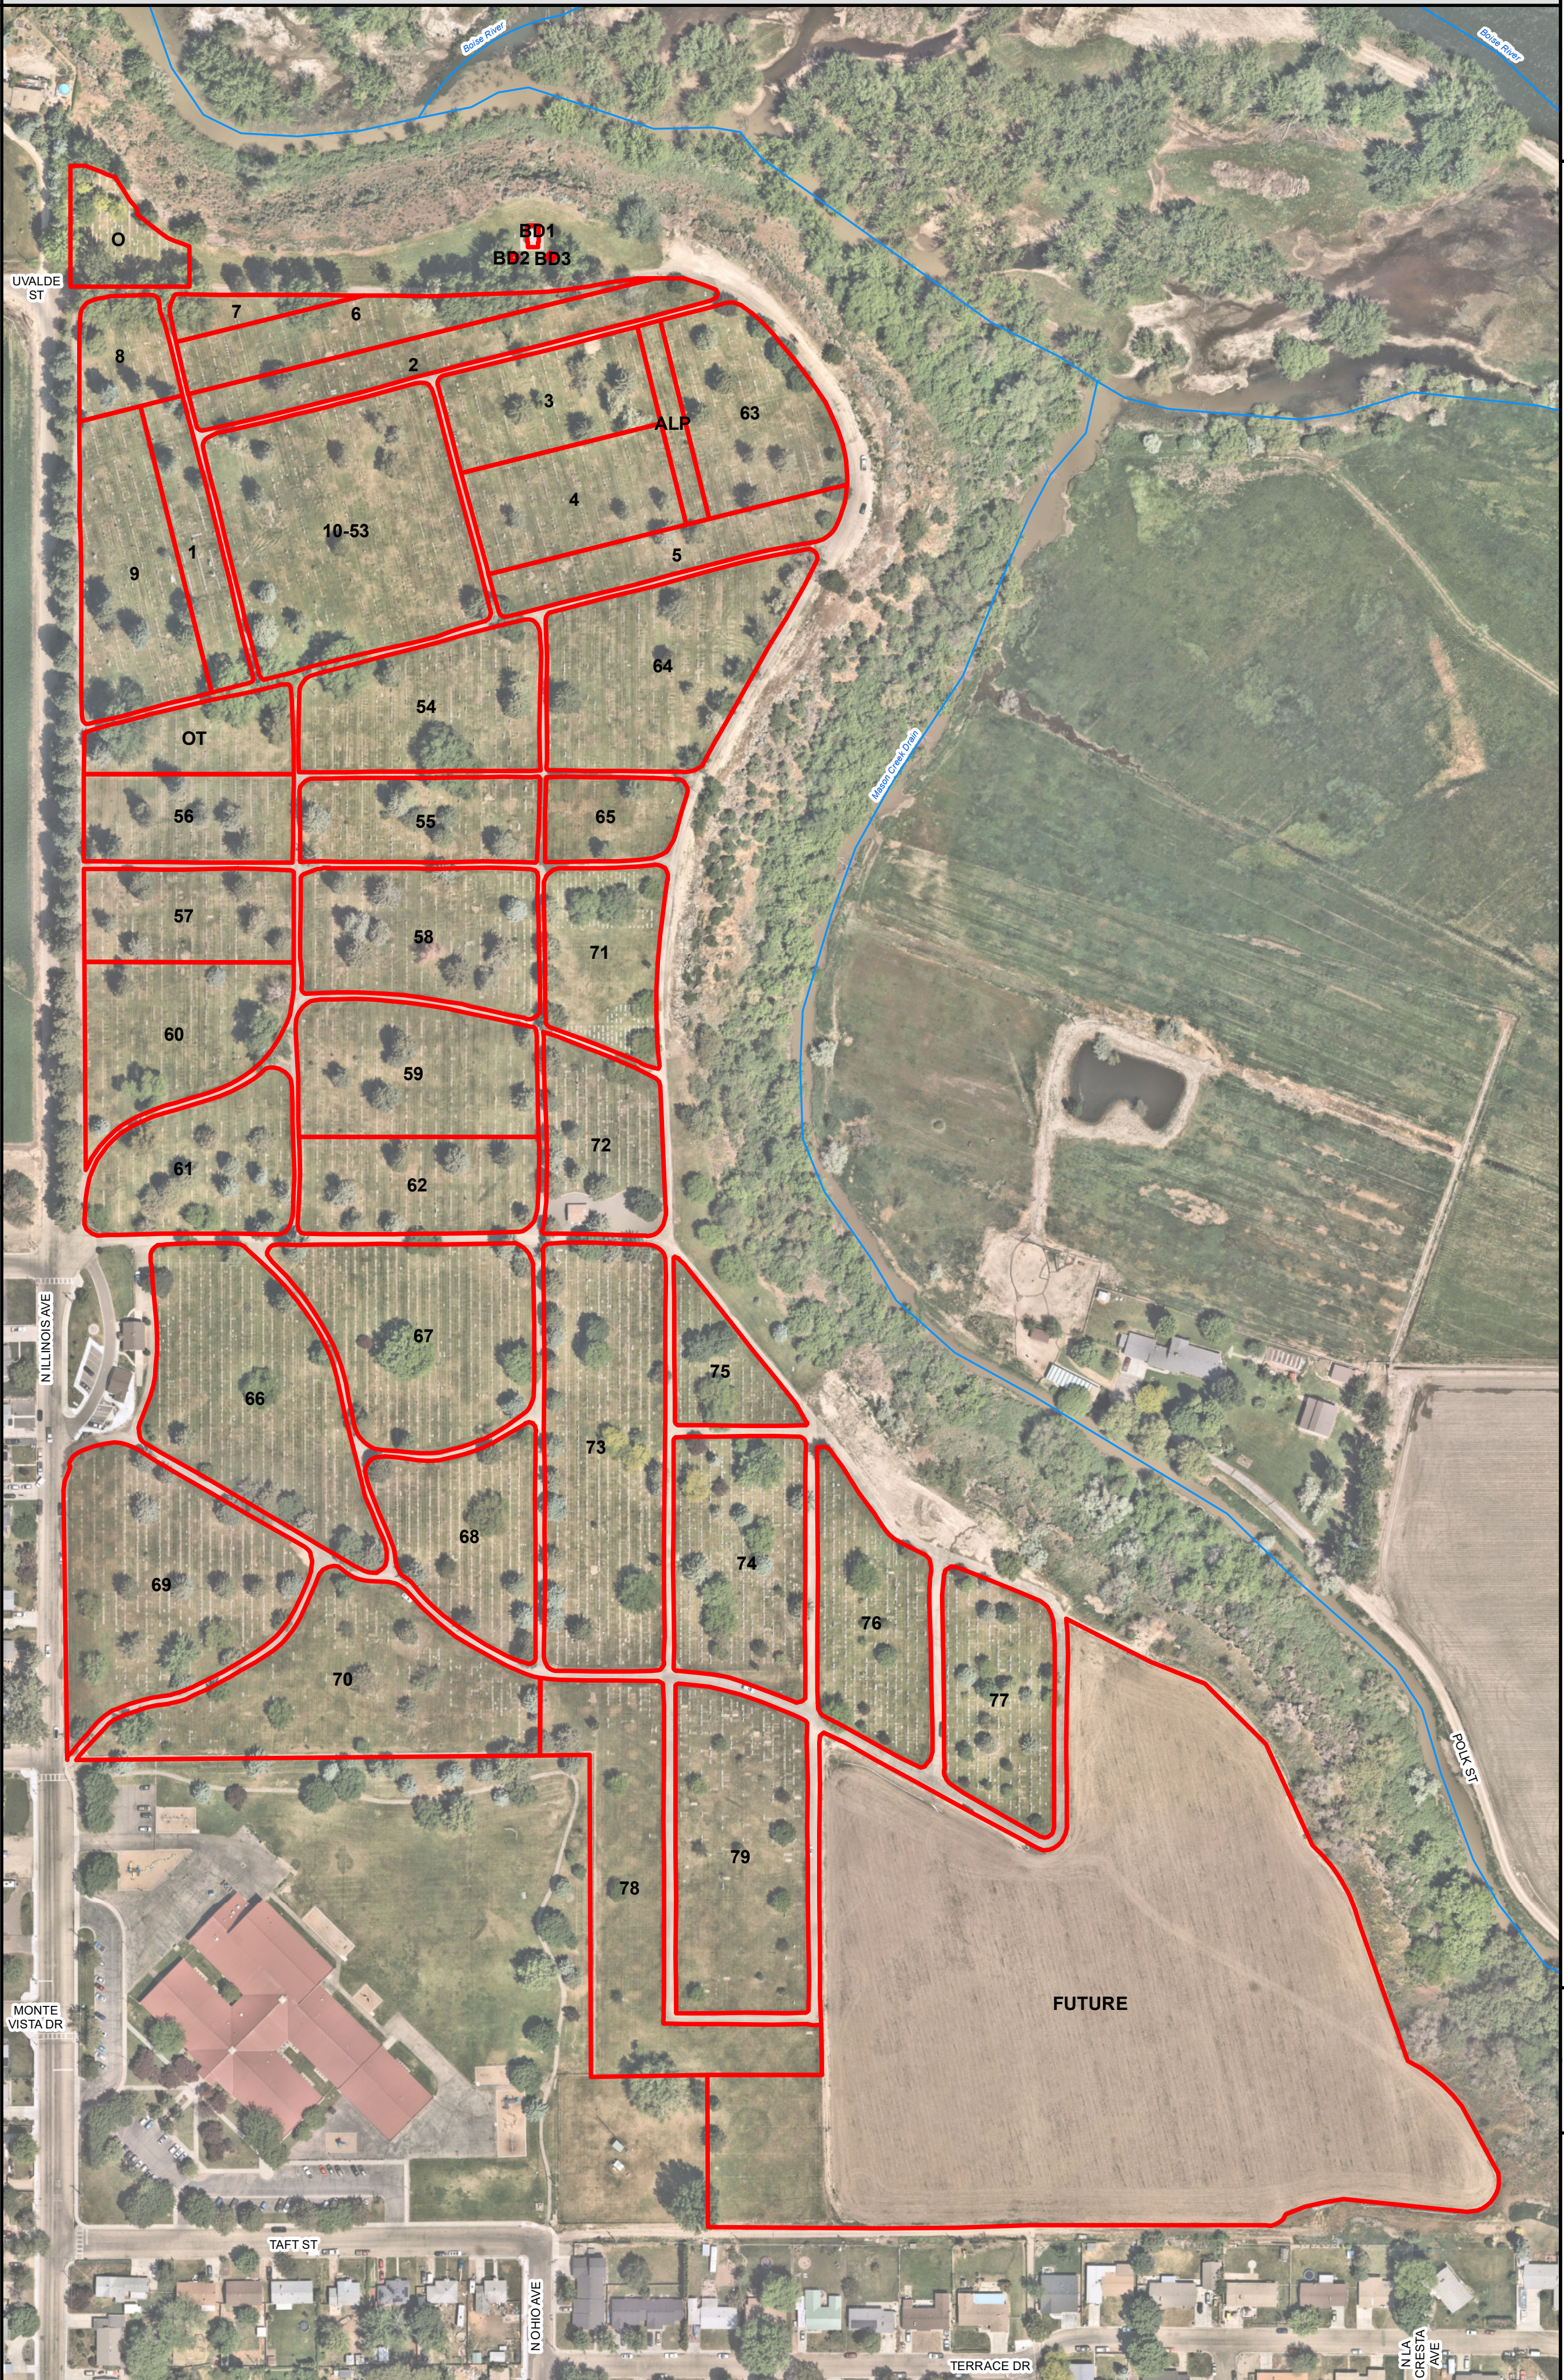

CANYON HILL CEMETERY

City
of
Caldwell

Legend

- Cemetery Blocks
- Surface Water

0 125 250
Feet
1 inch = 150 feet

Print Date: 08 May 2024