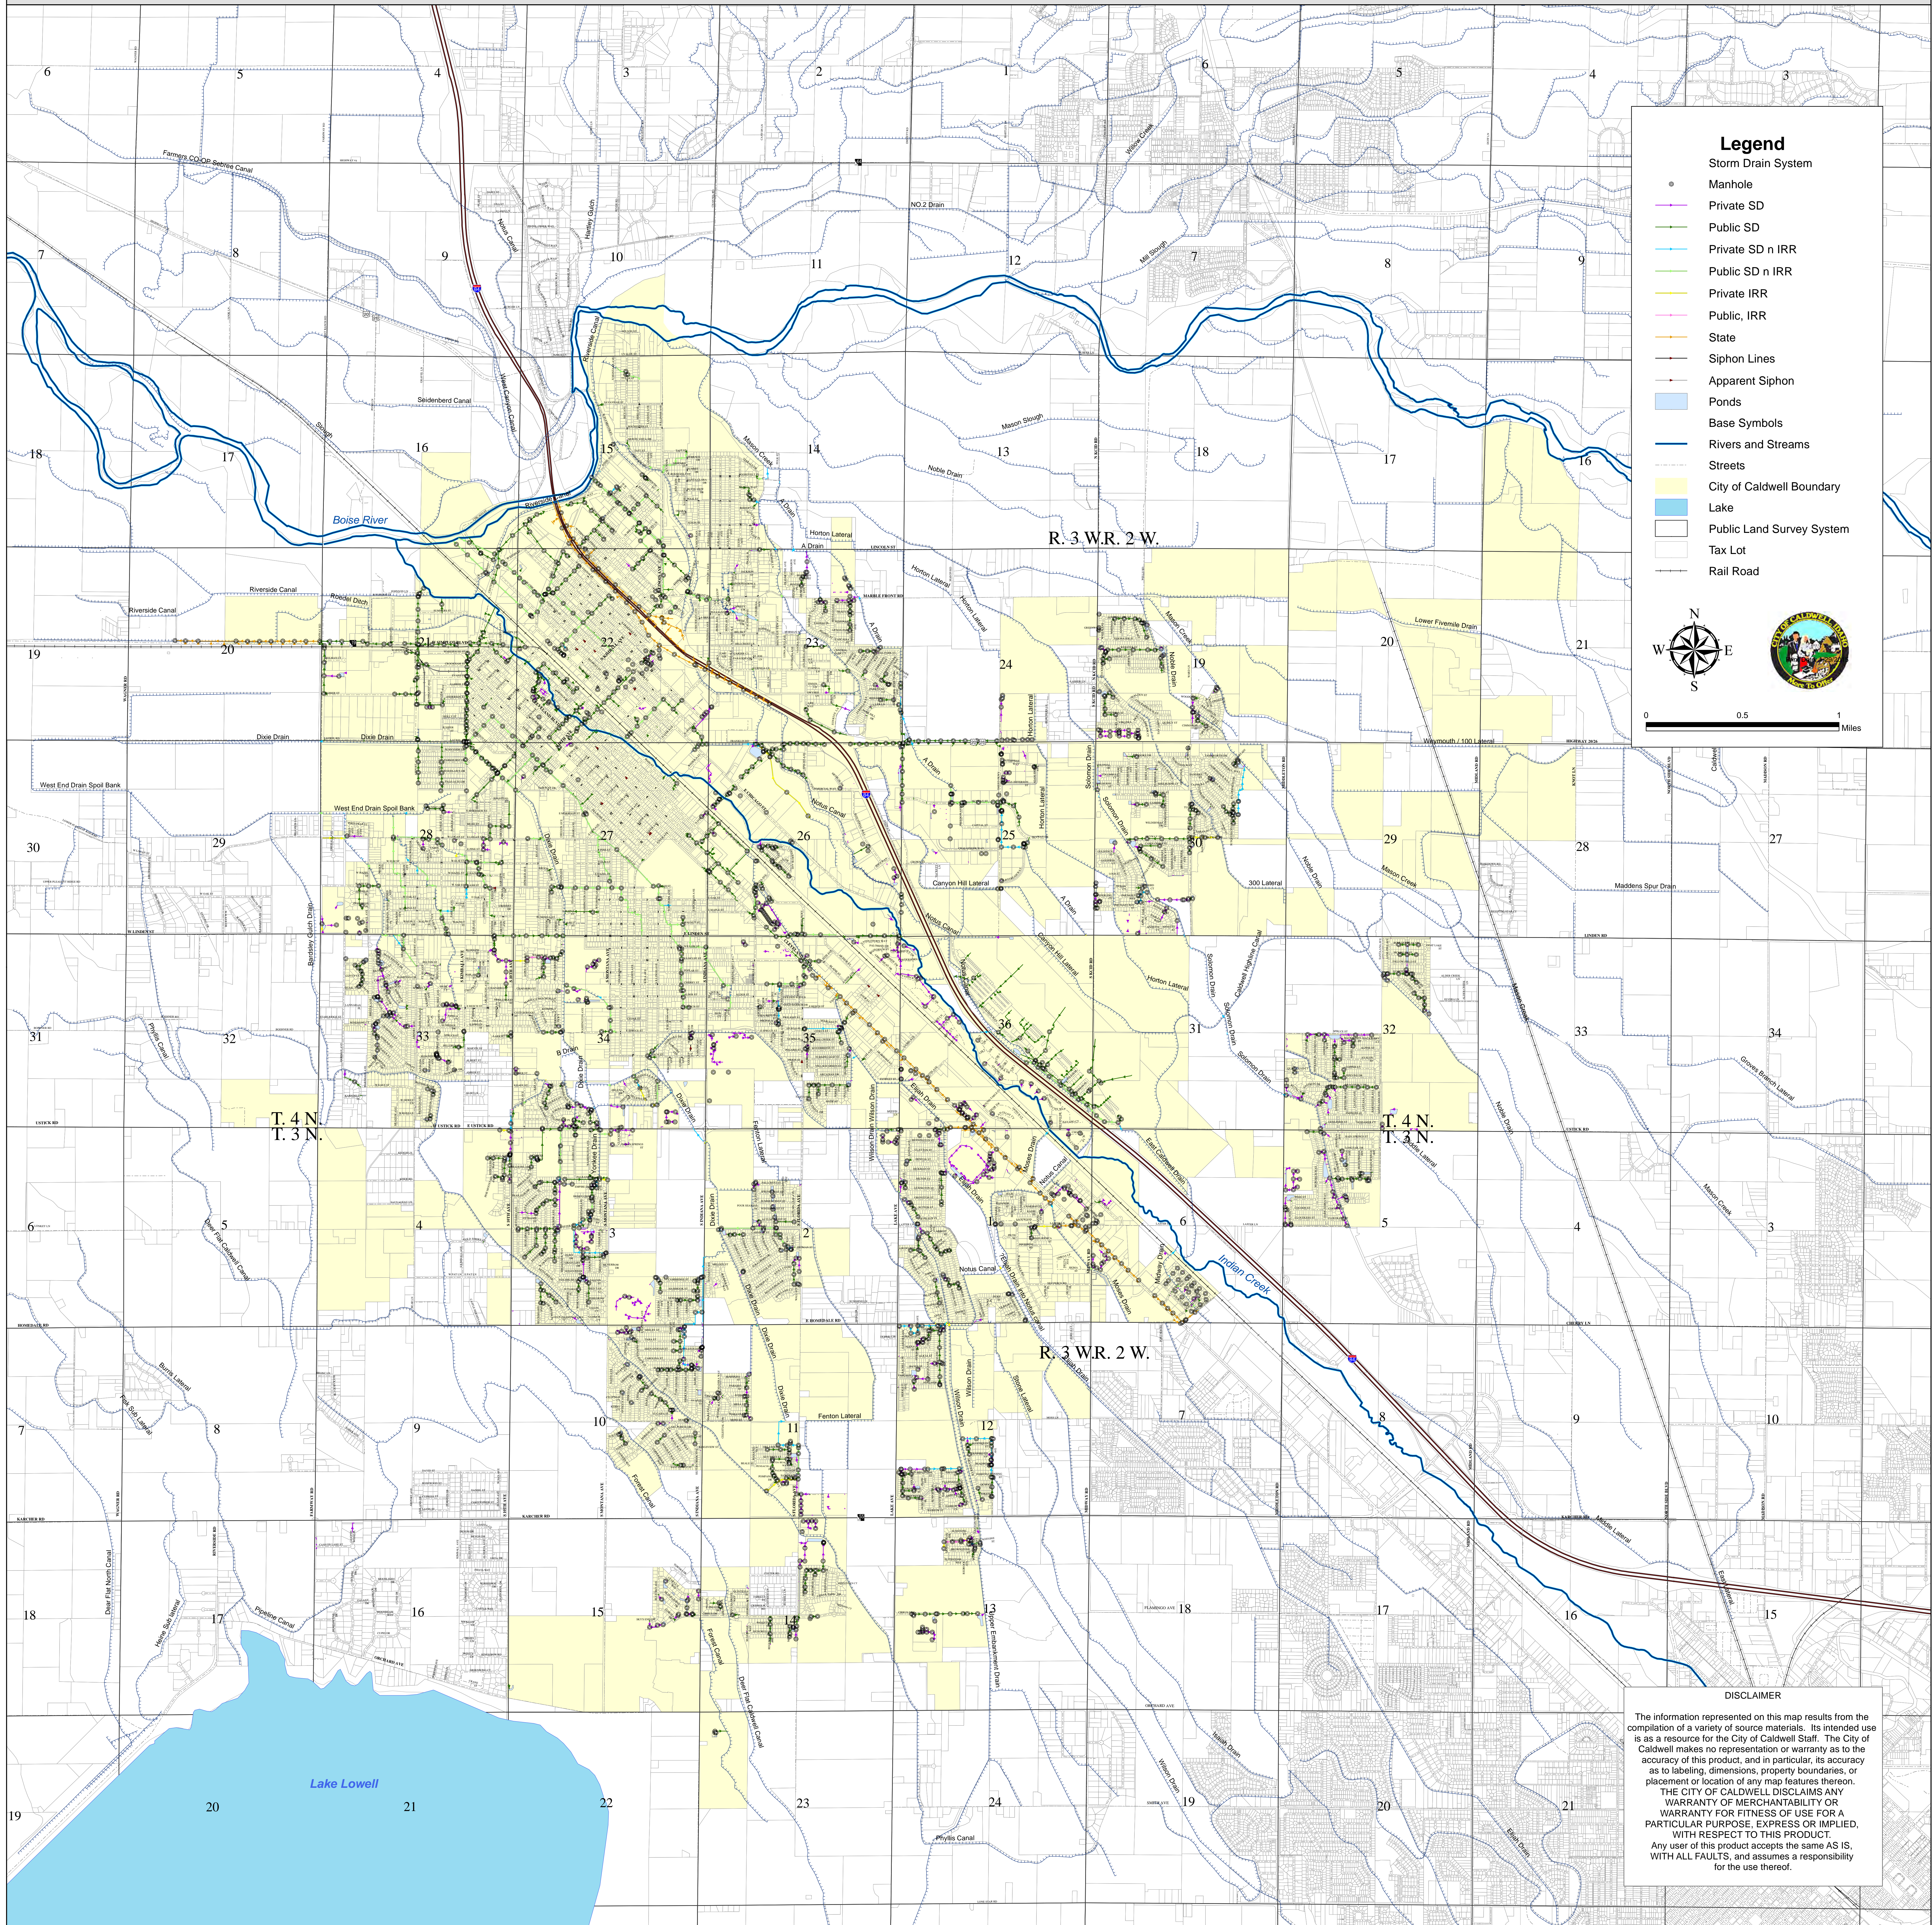

S T O R M D R A I N M A P

Legend

Storm Drain System

- Manhole
- Private SD
- Public SD
- Private SD n IRR
- Public SD n IRR
- Private IRR
- Public, IRR
- State
- Siphon Lines
- Apparent Siphon
- Ponds
- Base Symbols
- Rivers and Streams
- Streets
- City of Caldwell Boundary
- Lake
- Public Land Survey System
- Tax Lot
- Rail Road

0 0.5 1 Miles